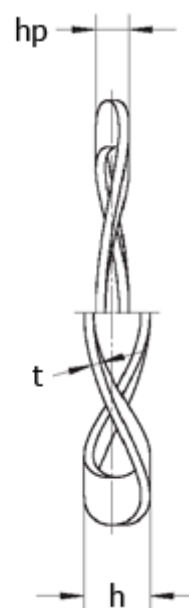

# Data Sheet

Article number: 22012510

Description: Wave washer L&M 46,5x40x0,5 K2  
for bearing : 6303, 6005

## Measures

$d1$  = 40.00  
 $d2$  = 46.30  
F (N) at  $hp$  = 185.0  
For bearing = 6303, 6005  
 $h$  = 3.0  
 $hp$  = 1.25  
 $t$  = 0.50  
Waves = 4

Weight (kg) / 100 pcs = 0.161